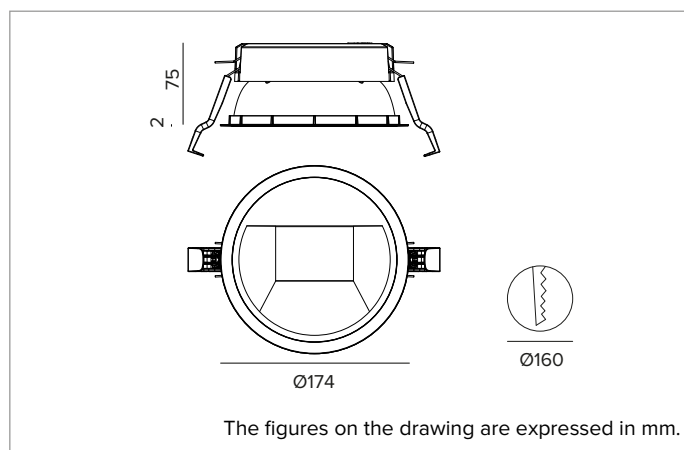

1T8316EL80 | CCTEVO WALL WASHER 160

Recessed LED Downlight in a trim version

		2700K	H(m)	D1(m)	D2(m)	E _{max} (lx)	
		Ra80	42°	77°			
Fixture Power	35W	1	0.86	1.70	2513		
Source Flux	4585lm	2	1.73	3.40	628		
Fixture Flux	3177lm	3	2.59	5.11	279		
Efficacy	92lm/W	4	3.46	6.81	157		
TS1574	I _{max} =633cd/klm	I _{max}	2903cd	5	4.32	8.51	101

Colour and finish: Plaster white

Weight: 0.8Kg

Version: TRIM

Degree of protection: IP20 for recessed part

Degree of protection: IP54 for exposed part

ELECTRICAL CHARACTERISTICS

Integrated electronic ON-OFF driver.